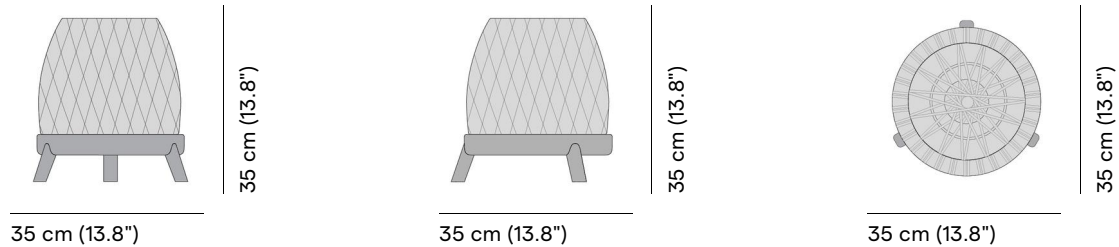

HFTK
teak natural

1B01
anthracite

HFTS
teak scuro

1B01
anthracite

HFTS
teak scuro

1B02
pepper

Technical drawing

Maintenance